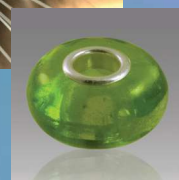

Custom colors available by special order.