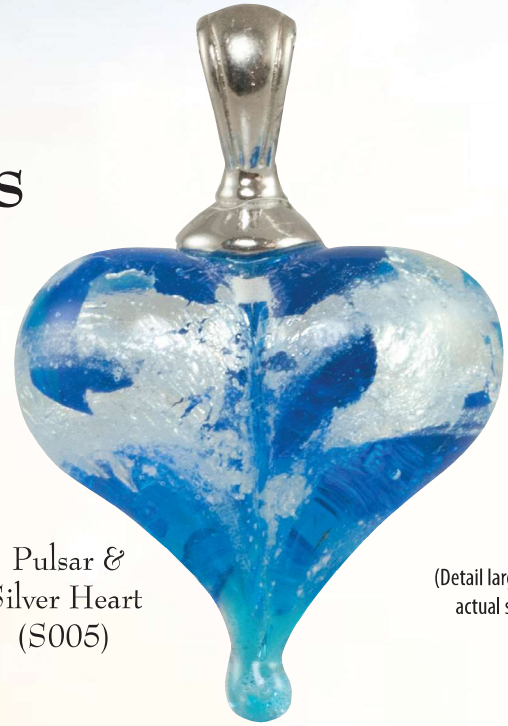

# Solid Sterling Silver & 14K Gold Pearl Pendants

Each style of pendant is available in solid sterling silver or solid 14K Gold.

Our Glass Pearl line of pendants have a timeless elegance.

The glass pearl containing your loved one's cremated remains can be made in any of our "Perfect Memory Bead" colors shown at left.

**Harmony (H111)**  
35.8 x 11.5 mm  
9mm pearl  
Tiger shown here

**Symphony (S007)**  
1 x .75 inch  
8mm pearl  
Purple shown here

# Precious Metal Hearts

## Sterling Silver and 14K Gold

The elegant Precious Metal Hearts have either 14K Gold or Sterling Silver added inside the glass. The design of the precious metal inside is uniquely determined by the flow of the silver or gold within the glass. The hearts are available in your choice of color and come with a silver or gold plated bail. Precious Metal Hearts contain the cremated remains swirling around a colored center.