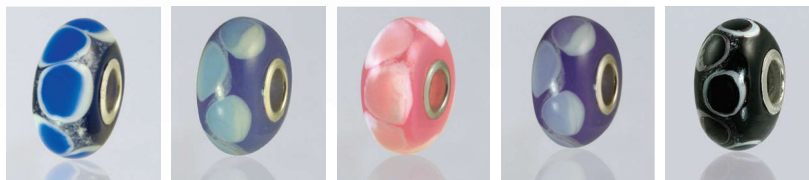

Blue Lavender Pink Purple Black