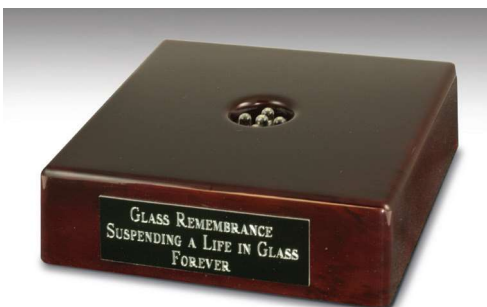

# Encased Memories

Our Encased Memories preserve perishable items that would be destroyed by the high temperatures of molten glass. Items like jewelry, hair, flowers and pet collars can now be showcased in a beautiful glass sculpture. After we receive your precious keepsake, we place it inside a hollow chamber in the sculpture and seal it with a special UV light-activated glass epoxy. This preserves your unique memorial forever.

## LED base

LED base only ALED-01  
 LED base with plaque ALED-plaque

Rosewood 5" x 5" x 1.5" LED base with AC adapter.

Purple Gathering Heart with rosary is 4.5"

## Eternal Bloom Flower (E002)

**Eternal Bloom Flower is 12" in length with a green stem and your loved one's cremated remains swirled in the flower petals.**

Spring Spiral